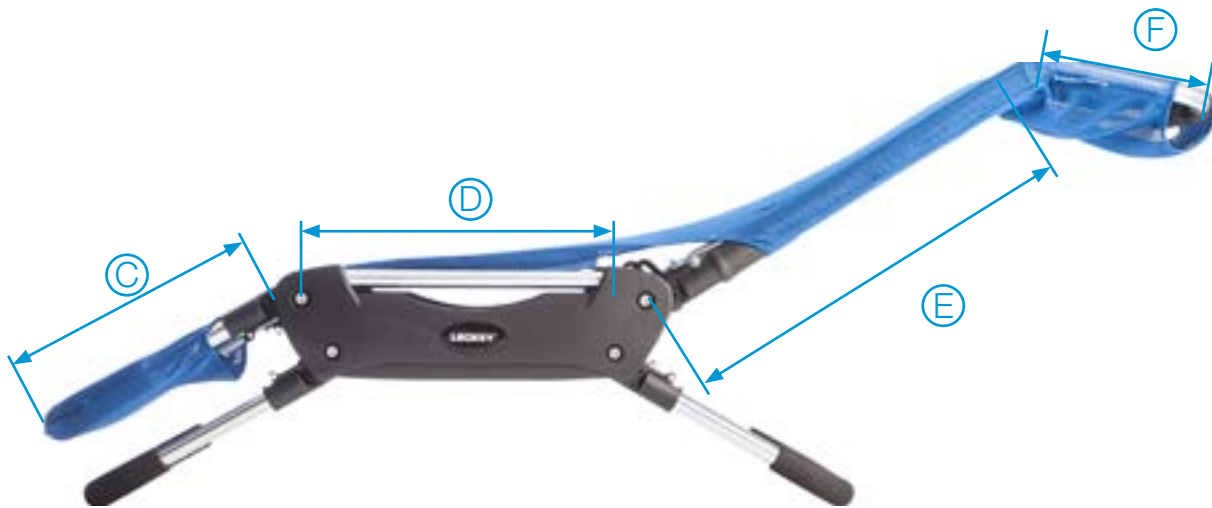

Advanced Bath Chair Measuring Guide

Size	A		B		C		D		E		F	
	mm	in.	mm	in.	mm	in.	mm	in.	mm	in.	mm	in.
1	432	17	991	39	260	10.25	225	9	350	13.75	150	6
2	432	17	1092	43	260	10.25	275	13.25	400	15.75	150	6
3	432	17	1334	52.5	340	13.25	335	13.25	460	18	215	8.5
4	432	17	1505	59.25	340	13.25	400	15.75	550	21.75	215	8.5