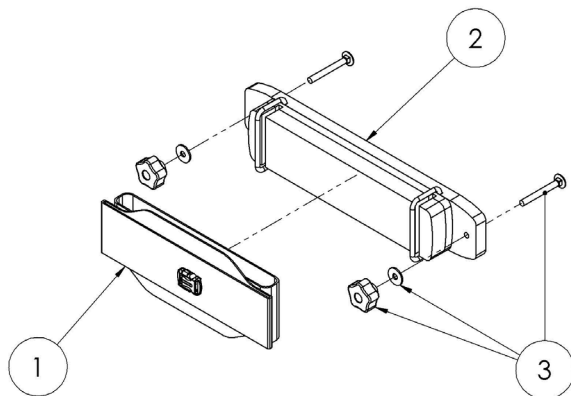

Pronestander

Spare Parts Catalogue

Supporting
Children

Pronestander Spare Parts - Main Frame

Pos.	Leckey Sales Code	Description	Compatible with		
			Size 1	Size 2	Size 3
1	RAS-4-1963	Angle Support (Size 1)	●		
1	RAS-4-2963	Angle Support (Size 2)		●	
1	RAS-4-3963	Angle Support (Size 3)			●
2	RAS- 4-1035	Tray Lower Tube (Size 1)	●		
2	RAS-4-2035	Tray Lower Tube (Size 2)		●	
2	RAS-4-3035	Tray Lower Tube (Size 3)			●
3	RAS-4-1604	Angle Bar (Size 1)	●		
3	RAS-4-2604	Angle Bar (Size 2)		●	
3	RAS-4-3604	Angle Bar (Size 3)			●
4	RAS-4-1964	Chassis (Size 1)	●		
4	RAS-4-2964	Chassis (Size 2)		●	
4	RAS-4-3964	Chassis (Size 3)			●
5	SF56	1-1/2" Ribbed Tube Inserts [4 Pack]	●	●	●
6	IA13	4" Castor [Single]	●	●	●

Pronestander Spare Parts - Main Plate & Chest Laterals

Pos.	Leckey Sales Code	Description	Colour Options		Compatible with		
			Meadow	Mondeo Blue	Size 1	Size 2	Size 3
[Replace XX with colour]			Meadow	Mondeo Blue	Size 1	Size 2	Size 3
1	RAT-4-1611-XX	Chest Pad [Size 1]	-MW		●		
1	RAT-4-2611-XX	Chest Pad [Size 2]		-MB		●	
1	RAS-4-3611-XX	Chest Pad [Size 3]		-MB			●
2	RAS-4-1961	Inner Frame [Size 1]			●		
2	RAS-4-2961	Inner Frame [Size 2]				●	
2	RAS-4-3961	Inner Frame [Size 3]					●
3	LPS/1/103-XX	Flexi Chest Laterals [Size 1]	-MW		●		
3	LPS/2/103-XX	Flexi Chest Laterals [Size 2]		-MB		●	
3	LPS/3/103-XX	Flexi Chest Laterals [Size 3]		-MB			●
4	101-1968	Chest Fitting [Single]			●	●	●

Pronestander Spare Parts - Hip Pad & Pelvic Band

Pos.	Leckey Sales Code	Description	Colour Options		Compatible with		
			Meadow	Mondeo Blue	Size 1	Size 2	Size 3
		[Replace XX with colour]					
1	LPS/1/B-XX	Pelvic Band (Size 1)	-MW		●		
1	LPS/2/B-XX	Pelvic Band (Size 2)		-MB		●	●
1	LPS/3/B-XX	Pelvic Band (Size 3)		-MB		●	●
2	RAS-4-1655-XX	Hip Pad (Size 1)	-MW		●		
2	RAS-4-2655-XX	Hip Pad (Size 2)		-MB		●	
2	RAS-4-3655-XX	Hip Pad (Size 3)		-MB			●
3	RAS-4-1033	Plate Fittings [Single]			●	●	●