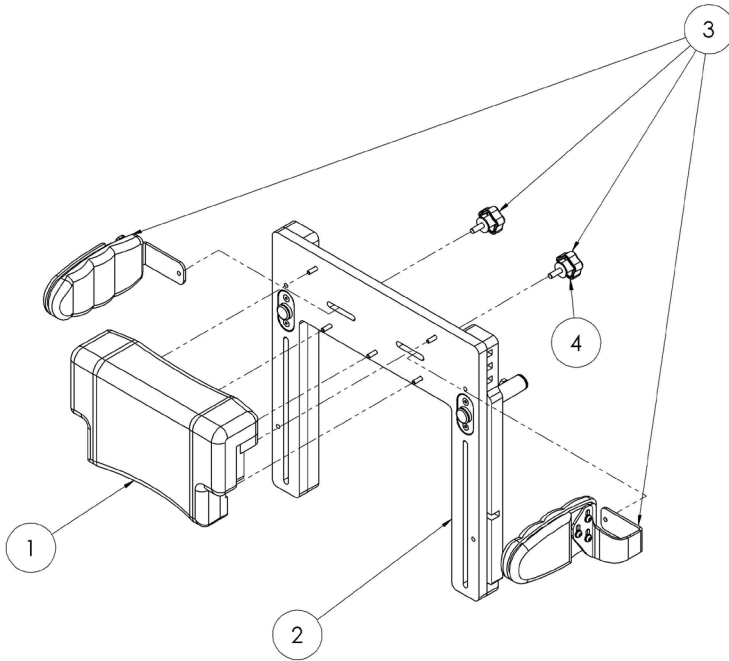

Pronestander

Spare Parts Catalogue

Supporting
Children

Pronestander Spare Parts - Main Frame

Pos.	Leckey Sales Code	Description	Compatible with		
			Size 1	Size 2	Size 3
1	RAS-4-1963	Angle Support (Size 1)	●		
1	RAS-4-2963	Angle Support (Size 2)		●	
1	RAS-4-3963	Angle Support (Size 3)			●
2	RAS- 4-1035	Tray Lower Tube (Size 1)	●		
2	RAS-4-2035	Tray Lower Tube (Size 2)		●	
2	RAS-4-3035	Tray Lower Tube (Size 3)			●
3	RAS-4-1604	Angle Bar (Size 1)	●		
3	RAS-4-2604	Angle Bar (Size 2)		●	
3	RAS-4-3604	Angle Bar (Size 3)			●
4	RAS-4-1964	Chassis (Size 1)	●		
4	RAS-4-2964	Chassis (Size 2)		●	
4	RAS-4-3964	Chassis (Size 3)			●
5	SF56	1-1/2" Ribbed Tube Inserts [4 Pack]	●	●	●
6	IA13	4" Castor [Single]	●	●	●

Pronestander Spare Parts - Main Plate & Chest Laterals

Pos.	Leckey Sales Code	Description	Colour Options		Compatible with		
			Meadow	Mondeo Blue	Size 1	Size 2	Size 3
[Replace XX with colour]			Meadow	Mondeo Blue	Size 1	Size 2	Size 3
1	RAT-4-1611-XX	Chest Pad [Size 1]	-MW		●		
1	RAT-4-2611-XX	Chest Pad [Size 2]		-MB		●	
1	RAS-4-3611-XX	Chest Pad [Size 3]		-MB			●
2	RAS-4-1961	Inner Frame [Size 1]			●		
2	RAS-4-2961	Inner Frame [Size 2]				●	
2	RAS-4-3961	Inner Frame [Size 3]					●
3	LPS/1/103-XX	Flexi Chest Laterals [Size 1]	-MW		●		
3	LPS/2/103-XX	Flexi Chest Laterals [Size 2]		-MB		●	
3	LPS/3/103-XX	Flexi Chest Laterals [Size 3]		-MB			●
4	101-1968	Chest Fitting [Single]			●	●	●

Pronestander Spare Parts - Tray, Grab Posts & Rail

Pos.	Leckey Sales Code	Description	Compatible with		
			Size 1	Size 2	Size 3
1	RAS-4-1066	Tray Insert [Size 1]	●		
1	RAS-4-2066	Tray Insert [Size 2]		●	
1	RAS-4-3066	Tray Insert [Size 3]			●
2	SG41	8" Bowl	●		
2	SG42	10" Bowl		●	●
3	RAS-4-1948	Tray Trim Set [Size 1]	●		
3	RAS-4-2948	Tray Trim Set [Size 2]		●	
3	RAS-4-3948	Tray Trim Set [Size 3]			●
4	RAS-4-1959	Tray & Bars [Size 1]	●		
4	RAS-4-2959	Tray & Bars [Size 2]		●	
4	RAS-4-3959	Tray & Bars [Size 3]			●
5	RAS-4-1939	Tray Pin [Single]	●	●	●