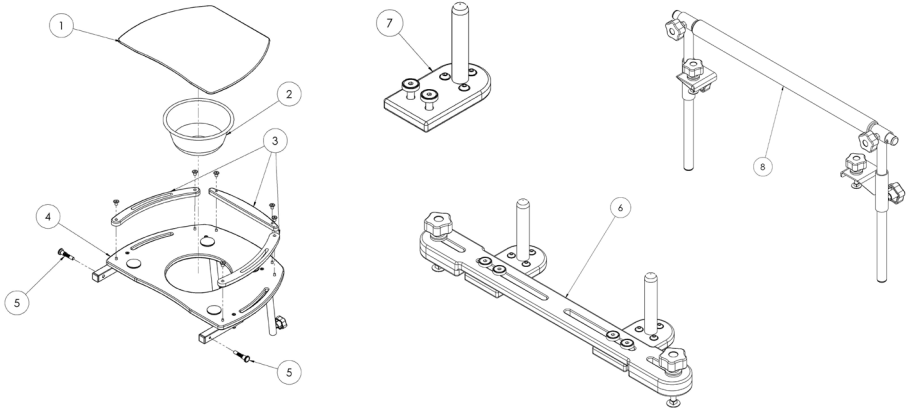

Pronestander Spare Parts - Knee Pads

Pos.	Lecley Sales Code	Description	Colour Options			Compatible with		
			Meadow	Mondeo Blue	Size 1	Size 2	Size 3	
		[Replace XX with colour]						
1	RAS-4-1028	Knee Plate [Size 1]			●			
1	RAS-4-2028	Knee Plate [Size 2]				●		
1	RAS-4-3028	Knee Plate [Size 3]					●	
2	RAS-4-1033	Plate Fittings [Single]			●	●	●	
3	102-1645	PU Kneecup with Fittings [Size 1] [Single]			●	●	●	
3	102-2645	PU Kneecup with Fittings [Size 2] [Single]			●	●	●	
3	102-3645	PU Kneecup with Fittings [Size 3] [Single]			●	●	●	
3	102-4645	PU Kneecup with Fittings [Extra Large] [Single]			●	●	●	
4	102-1640	PU Kneecup [Size 1] [Single]			●	●	●	
4	102-2640	PU Kneecup [Size 2] [Single]			●	●	●	
4	102-3640	PU Kneecup [Size 3] [Single]			●	●	●	
4	102-4640	PU Kneecup [Extra Large] [Single]			●	●	●	
5	RAS-4-1032	Knee Fittings [Single]			●	●	●	
6	RAS-4-1966-XX	Upholstered Knee Pad [Size 1] [Single]	-MW		●			
6	RAS-4-2966-XX	Upholstered Knee Pad [Size 2] [Single]		-MB		●		
6	RAS-4-3966-XX	Upholstered Knee Pad [Size 3] [Single]		-MB		●	●	
6	RAS-4-4966-XX	Upholstered Knee Pad [Size 4] [Single]		-MB		●	●	
7	LPS/1/F	Knee Spacer			●	●	●	

Pronestander Spare Parts - Tray, Grab Posts & Rail

Pos.	Leckey Sales Code	Description	Compatible with		
			Size 1	Size 2	Size 3
1	RAS-4-1066	Tray Insert [Size 1]	●		
1	RAS-4-2066	Tray Insert [Size 2]		●	
1	RAS-4-3066	Tray Insert [Size 3]			●
2	SG41	8" Bowl	●		
2	SG42	10" Bowl		●	●
3	RAS-4-1948	Tray Trim Set [Size 1]	●		
3	RAS-4-2948	Tray Trim Set [Size 2]		●	
3	RAS-4-3948	Tray Trim Set [Size 3]			●
4	RAS-4-1959	Tray & Bars [Size 1]	●		
4	RAS-4-2959	Tray & Bars [Size 2]		●	
4	RAS-4-3959	Tray & Bars [Size 3]			●
5	RAS-4-1939	Tray Pin [Single]	●	●	●