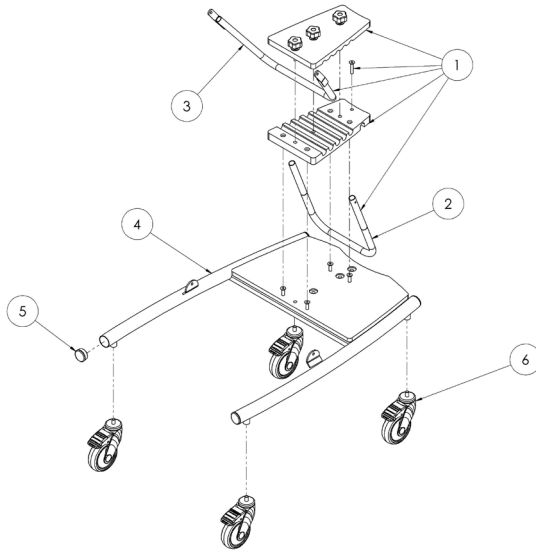

Pronestander

Spare Parts Catalogue

Supporting
Children

Pronestander Spare Parts - Main Frame

Pos.	Leckey Sales Code	Description	Compatible with		
			Size 1	Size 2	Size 3
1	RAS-4-1963	Angle Support (Size 1)	●		
1	RAS-4-2963	Angle Support (Size 2)		●	
1	RAS-4-3963	Angle Support (Size 3)			●
2	RAS- 4-1035	Tray Lower Tube (Size 1)	●		
2	RAS-4-2035	Tray Lower Tube (Size 2)		●	
2	RAS-4-3035	Tray Lower Tube (Size 3)			●
3	RAS-4-1604	Angle Bar (Size 1)	●		
3	RAS-4-2604	Angle Bar (Size 2)		●	
3	RAS-4-3604	Angle Bar (Size 3)			●
4	RAS-4-1964	Chassis (Size 1)	●		
4	RAS-4-2964	Chassis (Size 2)		●	
4	RAS-4-3964	Chassis (Size 3)			●
5	SF56	1-1/2" Ribbed Tube Inserts [4 Pack]	●	●	●
6	IA13	4" Castor [Single]	●	●	●

Pronestander Spare Parts - Main Plate & Chest Laterals

Pos.	Leckey Sales Code	Description	Colour Options		Compatible with		
			Meadow	Mondeo Blue	Size 1	Size 2	Size 3
[Replace XX with colour]			Meadow	Mondeo Blue	Size 1	Size 2	Size 3
1	RAT-4-1611-XX	Chest Pad [Size 1]	-MW		●		
1	RAT-4-2611-XX	Chest Pad [Size 2]		-MB		●	
1	RAS-4-3611-XX	Chest Pad [Size 3]		-MB			●
2	RAS-4-1961	Inner Frame [Size 1]			●		
2	RAS-4-2961	Inner Frame [Size 2]				●	
2	RAS-4-3961	Inner Frame [Size 3]					●
3	LPS/1/103-XX	Flexi Chest Laterals [Size 1]	-MW		●		
3	LPS/2/103-XX	Flexi Chest Laterals [Size 2]		-MB		●	
3	LPS/3/103-XX	Flexi Chest Laterals [Size 3]		-MB			●
4	101-1968	Chest Fitting [Single]			●	●	●

Pronestander Spare Parts - Hip Pad & Pelvic Band

Pos.	Leckey Sales Code	Description	Colour Options		Compatible with		
			Meadow	Mondeo Blue	Size 1	Size 2	Size 3
		[Replace XX with colour]					
1	LPS/1/B-XX	Pelvic Band (Size 1)	-MW		●		
1	LPS/2/B-XX	Pelvic Band (Size 2)		-MB		●	●
1	LPS/3/B-XX	Pelvic Band (Size 3)		-MB		●	●
2	RAS-4-1655-XX	Hip Pad (Size 1)	-MW		●		
2	RAS-4-2655-XX	Hip Pad (Size 2)		-MB		●	
2	RAS-4-3655-XX	Hip Pad (Size 3)		-MB			●
3	RAS-4-1033	Plate Fittings [Single]			●	●	●