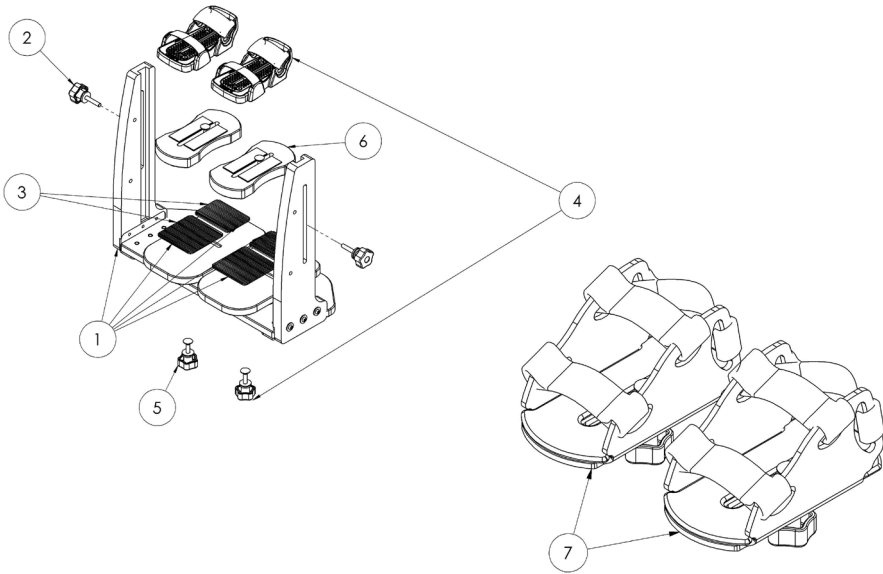

Pronestander Spare Parts - Footplate & Sandals

Pos.	Leckey Sales Code	Description	Compatible with		
			Size 1	Size 2	Size 3
1	RAS-4-1625	Footplate [Size 1]	●		
1	RAS-4-2625	Footplate [Size 2]		●	
1	RAS-4-3625	Footplate [Size 3]			●
2	RAS-4-1042	Footplate Fittings [Single]	●	●	●
3	101-1925	Footplate Rubber Mat [Size 1/2] [Pair]	●	●	●
4	152-1600	Sandal Size 1	●	●	●
4	152-2600	Sandal Size 2	●	●	●
4	152-3600	Sandal Size 3	●	●	●
5	152-1702	Sandal Fittings	●	●	●
6	LPS/1/J	Sandal Raiser [Size 1/2] [Single]	●	●	●
6	LPS/3/J	Sandal Raiser [Size 3] [Single]		●	●
7	LPS/1/A	Old Style Sandals [Size 1] [Pair]	●	●	●
7	LPS/2/A	Old Style Sandals [Size 2] [Pair]	●	●	●
7	LPS/3/A	Old Style Sandals [Size 3] [Pair]	●	●	●
7	LPS/4/A	Old Style Sandals [Size 4] [Pair]	●	●	●