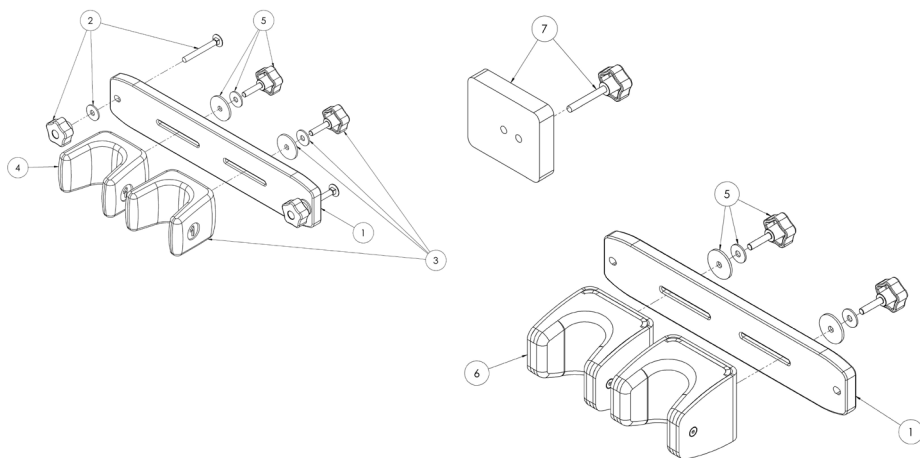

Pronestander Spare Parts - Knee Pads

Pos.	Lecley Sales Code	Description	Colour Options			Compatible with		
			Meadow	Mondeo Blue	Size 1	Size 2	Size 3	
		[Replace XX with colour]						
1	RAS-4-1028	Knee Plate [Size 1]			●			
1	RAS-4-2028	Knee Plate [Size 2]				●		
1	RAS-4-3028	Knee Plate [Size 3]					●	
2	RAS-4-1033	Plate Fittings [Single]			●	●	●	
3	102-1645	PU Kneecup with Fittings [Size 1] [Single]			●	●	●	
3	102-2645	PU Kneecup with Fittings [Size 2] [Single]			●	●	●	
3	102-3645	PU Kneecup with Fittings [Size 3] [Single]			●	●	●	
3	102-4645	PU Kneecup with Fittings [Extra Large] [Single]			●	●	●	
4	102-1640	PU Kneecup [Size 1] [Single]			●	●	●	
4	102-2640	PU Kneecup [Size 2] [Single]			●	●	●	
4	102-3640	PU Kneecup [Size 3] [Single]			●	●	●	
4	102-4640	PU Kneecup [Extra Large] [Single]			●	●	●	
5	RAS-4-1032	Knee Fittings [Single]			●	●	●	
6	RAS-4-1966-XX	Upholstered Knee Pad [Size 1] [Single]	-MW		●			
6	RAS-4-2966-XX	Upholstered Knee Pad [Size 2] [Single]		-MB		●		
6	RAS-4-3966-XX	Upholstered Knee Pad [Size 3] [Single]		-MB		●	●	
6	RAS-4-4966-XX	Upholstered Knee Pad [Size 4] [Single]		-MB		●	●	
7	LPS/1/F	Knee Spacer			●	●	●