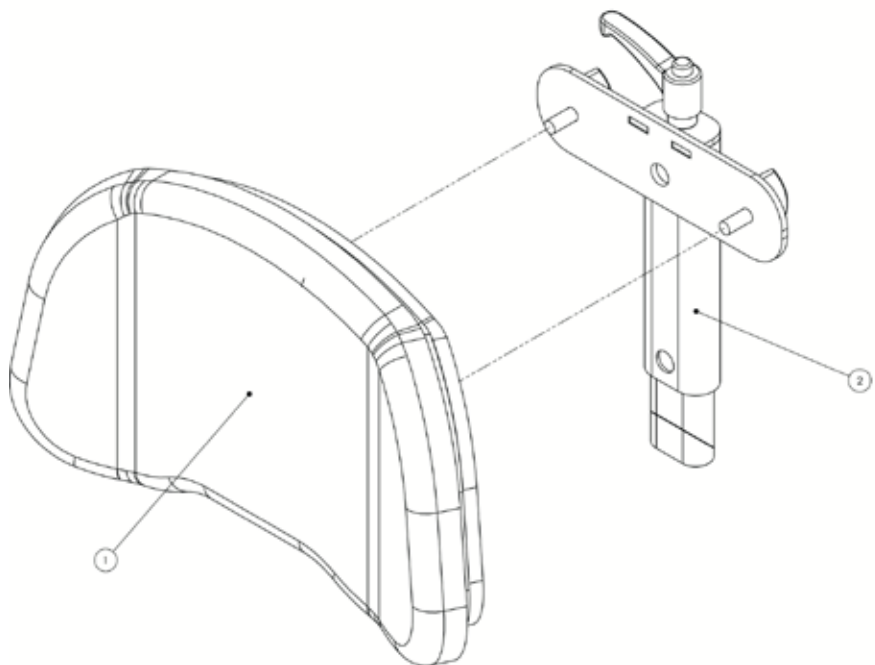

MyWay Spare Parts: **Headrest**

Pos.	Leckey Sales Code	Description	Compatible with		
			Size 1	Size 2	Size 3
1	173-1683	Head Pad Assembly	●	●	●
2	173-1710	Headrest Attachment Assembly	●	●	●