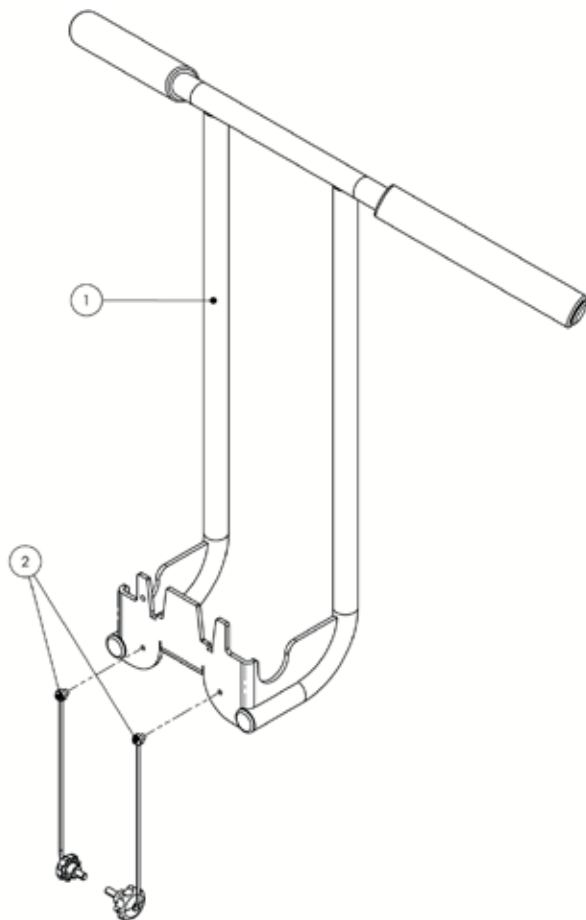

# MyWay Spare Parts: Ankle Guides

Pos.	Leckey Sales Code	Description	Compatible with		
			Size 1	Size 2	Size 3
1	173-1715	Ankle Wrap Pair	●	●	●
2	173-1708	Rope Slide Assembly – Size 1	●		
2	173-2708	Rope Slide Assembly – Size 2		●	
2	173-3708	Rope Slide Assembly – Size 3			●
3	173-1709	Spare Essentra Knob (Qty 1)	●	●	●

## MyWay Spare Parts: **Headrest**

---

Pos.	Leckey Sales Code	Description	Compatible with		
			Size 1	Size 2	Size 3
1	173-1683	Head Pad Assembly	●	●	●
2	173-1710	Headrest Attachment Assembly	●	●	●

## MyWay Spare Parts: **User Handles**

Pos.	Leckey Sales Code	Description	Compatible with		
			Size 1	Size 2	Size 3
1&2	173-1667	Handle Pair - Size 1	●		
1&2	173-2667	Handle Pair - Size 2		●	
1&2	173-3667	Handle Pair - Size 3			●
3	SI49	Tubular Foam Sleeve	●	●	●

# MyWay Spare Parts: **Adult Handles**

Pos.	Leckey Sales Code	Description	Compatible with		
			Size 1	Size 2	Size 3
1	173-1707	Adult Handle Frame Assembly - Size 1	●		
1	173-2707	Adult Handle Frame Assembly - Size 2		●	
1	173-3707	Adult Handle Frame Assembly - Size 3			●
2	173-1692	Attachment Assembly	●	●	●