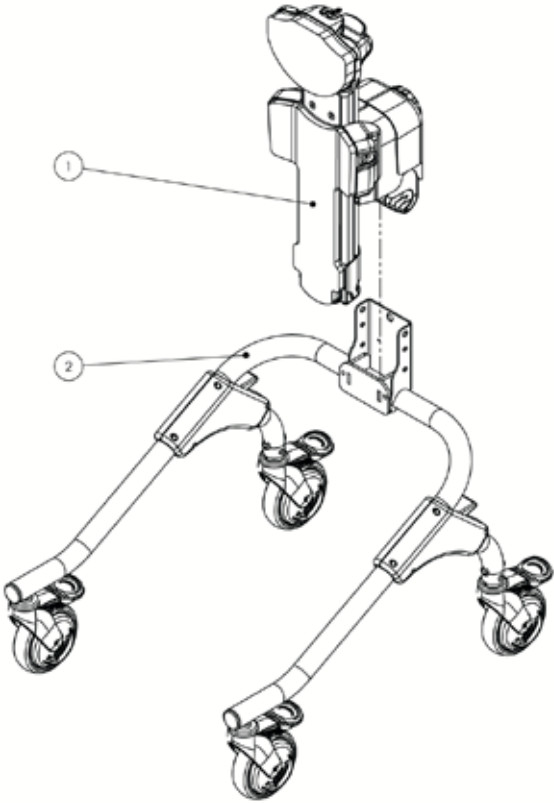

# MyWay Spare Parts: Main Frame

Pos.	Leckey Sales Code	Description	Compatible with		
			Size 1	Size 2	Size 3
1	173-1720	Spine Assembly - Size 1	●		
1	173-2720	Spine Assembly - Size 2		●	
1	173-3720	Spine Assembly - Size 3			●
2	173-1721	Chassis Assembly - Size 1	●		
2	173-1721	Chassis Assembly - Size 2		●	
2	173-1721	Chassis Assembly - Size 3			●

# MyWay Spare Parts: Main Frame

Pos.	Leckey Sales Code	Description	Compatible with		
			Size 1	Size 2	Size 3
1	173-1705	Angle Wheel Assembly	●	●	●
2	173-1706	Frame Moulding	●	●	●
3	173-1660	Castor	●	●	●

# MyWay Spare Parts: Ankle Guides

Pos.	Leckey Sales Code	Description	Compatible with		
			Size 1	Size 2	Size 3
1	173-1715	Ankle Wrap Pair	●	●	●
2	173-1708	Rope Slide Assembly – Size 1	●		
2	173-2708	Rope Slide Assembly – Size 2		●	
2	173-3708	Rope Slide Assembly – Size 3			●
3	173-1709	Spare Essentra Knob (Qty 1)	●	●	●

## MyWay Spare Parts: **Headrest**

---

Pos.	Leckey Sales Code	Description	Compatible with		
			Size 1	Size 2	Size 3
1	173-1683	Head Pad Assembly	●	●	●
2	173-1710	Headrest Attachment Assembly	●	●	●