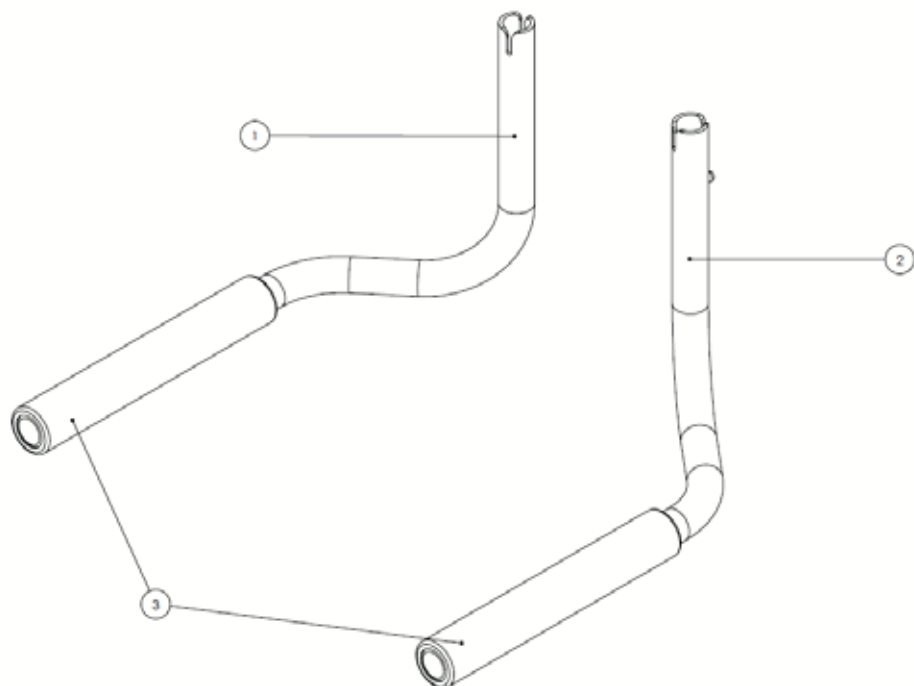

# MyWay Spare Parts: Main Frame

Pos.	Leckey Sales Code	Description	Compatible with		
			Size 1	Size 2	Size 3
1	173-1705	Angle Wheel Assembly	●	●	●
2	173-1706	Frame Moulding	●	●	●
3	173-1660	Castor	●	●	●

# MyWay Spare Parts: Ankle Guides

Pos.	Leckey Sales Code	Description	Compatible with		
			Size 1	Size 2	Size 3
1	173-1715	Ankle Wrap Pair	●	●	●
2	173-1708	Rope Slide Assembly – Size 1	●		
2	173-2708	Rope Slide Assembly – Size 2		●	
2	173-3708	Rope Slide Assembly – Size 3			●
3	173-1709	Spare Essentra Knob (Qty 1)	●	●	●

## MyWay Spare Parts: **Headrest**

---

Pos.	Leckey Sales Code	Description	Compatible with		
			Size 1	Size 2	Size 3
1	173-1683	Head Pad Assembly	●	●	●
2	173-1710	Headrest Attachment Assembly	●	●	●

## MyWay Spare Parts: **User Handles**

Pos.	Leckey Sales Code	Description	Compatible with		
			Size 1	Size 2	Size 3
1&2	173-1667	Handle Pair - Size 1	●		
1&2	173-2667	Handle Pair - Size 2		●	
1&2	173-3667	Handle Pair - Size 3			●
3	SI49	Tubular Foam Sleeve	●	●	●