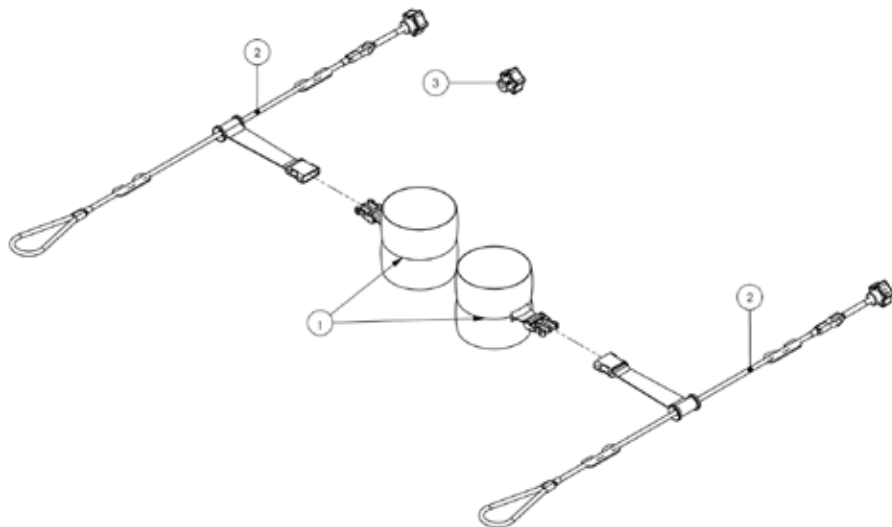

# MyWay Spare Parts: Main Frame

Pos.	Leckey Sales Code	Description	Compatible with		
			Size 1	Size 2	Size 3
1	173-1720	Spine Assembly - Size 1	●		
1	173-2720	Spine Assembly - Size 2		●	
1	173-3720	Spine Assembly - Size 3			●
2	173-1721	Chassis Assembly - Size 1	●		
2	173-1721	Chassis Assembly - Size 2		●	
2	173-1721	Chassis Assembly - Size 3			●

# MyWay Spare Parts: Main Frame

Pos.	Leckey Sales Code	Description	Compatible with		
			Size 1	Size 2	Size 3
1	173-1705	Angle Wheel Assembly	●	●	●
2	173-1706	Frame Moulding	●	●	●
3	173-1660	Castor	●	●	●

# MyWay Spare Parts: Ankle Guides

Pos.	Leckey Sales Code	Description	Compatible with		
			Size 1	Size 2	Size 3
1	173-1715	Ankle Wrap Pair	●	●	●
2	173-1708	Rope Slide Assembly – Size 1	●		
2	173-2708	Rope Slide Assembly – Size 2		●	
2	173-3708	Rope Slide Assembly – Size 3			●
3	173-1709	Spare Essentra Knob (Qty 1)	●	●	●

## MyWay Spare Parts: **Headrest**

---

Pos.	Leckey Sales Code	Description	Compatible with		
			Size 1	Size 2	Size 3
1	173-1683	Head Pad Assembly	●	●	●
2	173-1710	Headrest Attachment Assembly	●	●	●