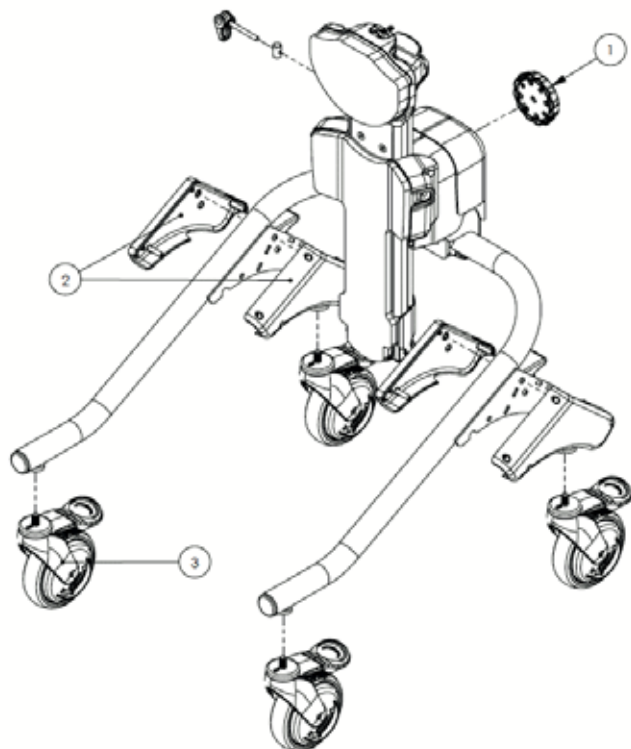

# MyWay Spare Parts: Main Frame

Pos.	Leckey Sales Code	Description	Compatible with		
			Size 1	Size 2	Size 3
1	173-1720	Spine Assembly - Size 1	●		
1	173-2720	Spine Assembly - Size 2		●	
1	173-3720	Spine Assembly - Size 3			●
2	173-1721	Chassis Assembly - Size 1	●		
2	173-1721	Chassis Assembly - Size 2		●	
2	173-1721	Chassis Assembly - Size 3			●

# MyWay Spare Parts: Main Frame

Pos.	Leckey Sales Code	Description	Compatible with		
			Size 1	Size 2	Size 3
1	173-1705	Angle Wheel Assembly	●	●	●
2	173-1706	Frame Moulding	●	●	●
3	173-1660	Castor	●	●	●

# MyWay Spare Parts: Ankle Guides

Pos.	Leckey Sales Code	Description	Compatible with		
			Size 1	Size 2	Size 3
1	173-1715	Ankle Wrap Pair	●	●	●
2	173-1708	Rope Slide Assembly – Size 1	●		
2	173-2708	Rope Slide Assembly – Size 2		●	
2	173-3708	Rope Slide Assembly – Size 3			●
3	173-1709	Spare Essentra Knob (Qty 1)	●	●	●

## MyWay Spare Parts: **Headrest**

---

Pos.	Leckey Sales Code	Description	Compatible with		
			Size 1	Size 2	Size 3
1	173-1683	Head Pad Assembly	●	●	●
2	173-1710	Headrest Attachment Assembly	●	●	●