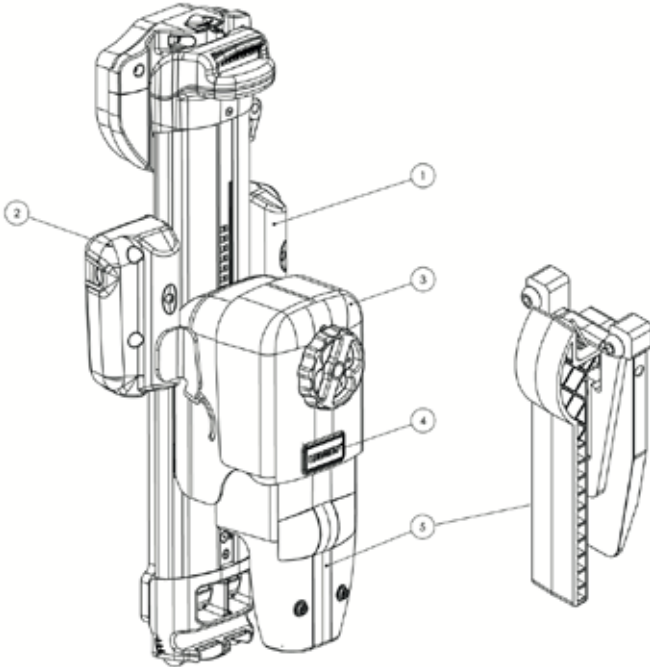

MyWay Spare Parts: Moulding Covers

Pos.	Leckey Sales Code	Description	Compatible with		
			Size 1	Size 2	Size 3
1	173-1113	Pulley Shroud Right [S1 & S2]	●	●	
1	173-3113	Pulley Shroud Right [S3]			●
2	173-1114	Pulley Shroud Left [S1 & S2]	●	●	
2	173-3114	Pulley Shroud Left [S3]			●
3	173-1092	Parallelogram Sliding Cover [S1]	●		
3	173-2092	Parallelogram Sliding Cover [S2 & S3]		●	●
4	IE901	Leckey Logo Sticker	●	●	●
5	173-2629	Rear Handle Lever assembly	●	●	●