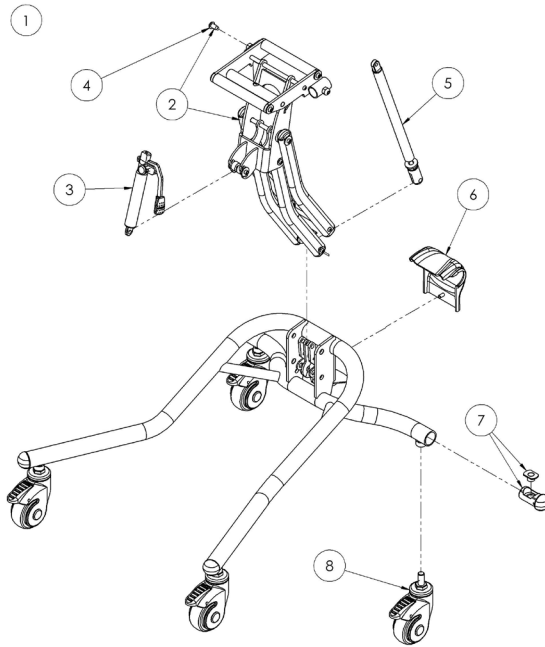

# Squiggles Seat

Spare Parts Catalogue

Supporting  
Children

# Squiggles Seat Spare Parts - Hi-Low Chassis

Pos.	Leckey Sales Code	Description
1	120-800	Hi-Low Chassis Unit
2	120-802	Chassis Arm Assembly
3	120-812	Bansback Tilt Spring Assembly
4	SJ220	M8x20 Button Screw [Single]
5	120-811	Lift Spring Assembly
6	120-373	Chassis Rear Moulding
7	118-161	Castor Tube Insert Kit [Single]
8	IA34	Castor [Single]

# Squiggles Seat Spare Parts - **Static Seatbase & Seat Interface**

Pos.	Leckey Sales Code	Description
1	120-666	Static Seatbase & Seat Interface Assembly
2	120-851	Seatbase Shelf
3	120-9013	Seatbase Shelf Velcro
4	120-9006	Tray Holder Assembly [Single]
5	120-9007	Tray Holder Knob Assembly [Single]
6	SP-1013	Back Angle Bar Screw Kit
7	120-9017	Interface Pin Assembly
8	120-9016	Interface Handle Assembly
9	120-387	Interface Aluminium Plate
10	120-9008	Long Sitting Spacer Plate Assembly
11	120-326	Interface Plate
12	SP-1018	Interface Attachment Screw Kit

# Squiggles Seat Spare Parts - **Footplate Assembly**

Pos.	Leckey Sales Code	Description
1	120-639	Footplate Assembly
2	SP-1019	Leg Extension Bolt Kit
3	120-700	Leg Extension Assembly
4	120-9015	Calf Locking Kit
5	120-214	Footplate Pads Kit
6	SF85	Elsa Knurled Knob M8 [Single]