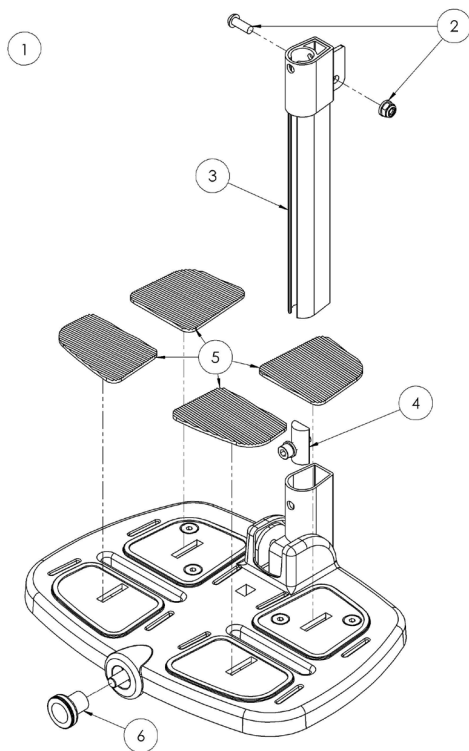

Squiggles Seat Spare Parts - **Footplate Assembly**

Pos.	Leckey Sales Code	Description
1	120-639	Footplate Assembly
2	SP-1019	Leg Extension Bolt Kit
3	120-700	Leg Extension Assembly
4	120-9015	Calf Locking Kit
5	120-214	Footplate Pads Kit
6	SF85	Elsa Knurled Knob M8 [Single]