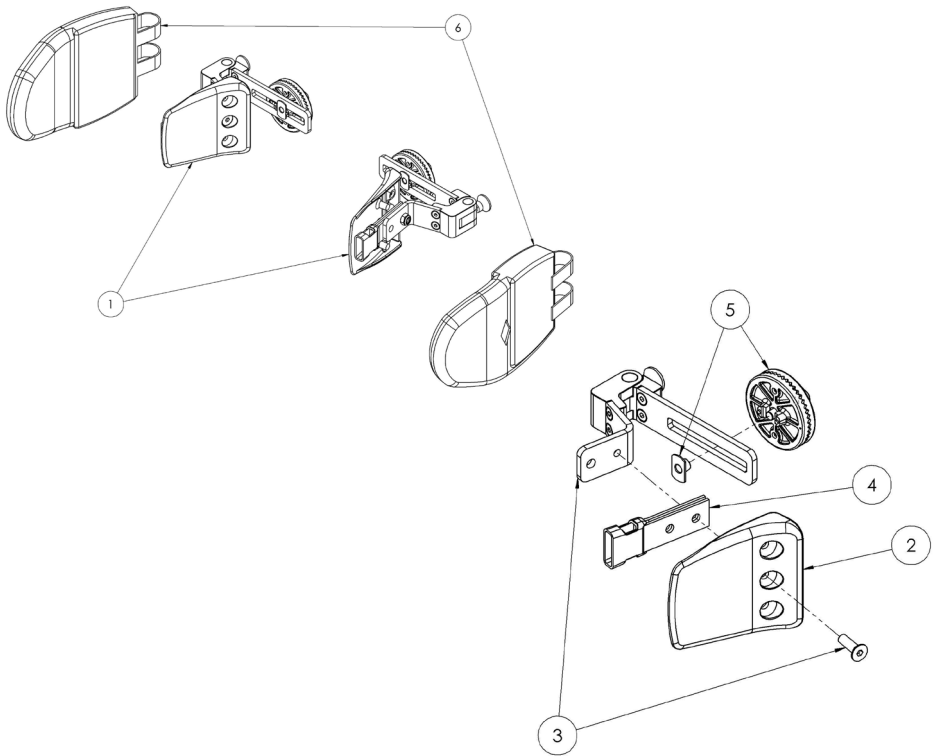

Squiggles Seat Spare Parts - Flipaway Laterals & Covers

Pos.	Leckey Sales Code	Description	Colour Options		
			Green	Blue	Pink
	[Replace XX with colour]				
1	120-855	Flipaway Laterals [Pair]			
2	118-049	Lateral [Single]			
3	120-9035	Lateral Bracket & Screw Kit [Single]			
4	117-700	Harness Buckle Attachment [Single]			
5	120-9027	Angle Lock Assembly [Single]			
6	120-838-XX	Lateral Covers [Pair]	-01	-03	-04