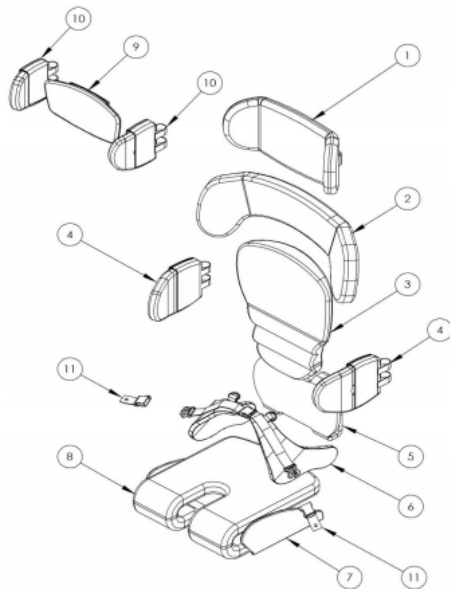

Squiggles Seat Spare Parts - Upholstery

Pos.	Leckey Sales Code	Description	Colour Options
[Replace XX with colour]			Black
1	137-800-XX	Contoured Headrest Cushion	-05
2	120-828-XX	Shoulder Cushion	
3	120-845-XX	Backrest Cushion	
4	120-838-XX	Lateral Covers [Pair]	
5	120-833-XX	Sacral Cushion	
6	120-844-XX	Pelvic Harness Small	
6	117-848-XX	Pelvic Harness Medium	-05
7	120-836-XX	1-Piece Femoral Guide	
8	120-834-XX	Seat Base Cushion	
9	117-850-XX	Flat Headrest Cover	-05
10	137-807-XX	Headrest / Hip Laterals Covers [Pair]	-05
11	120-9004	Pelvic Harness Attachment Kit