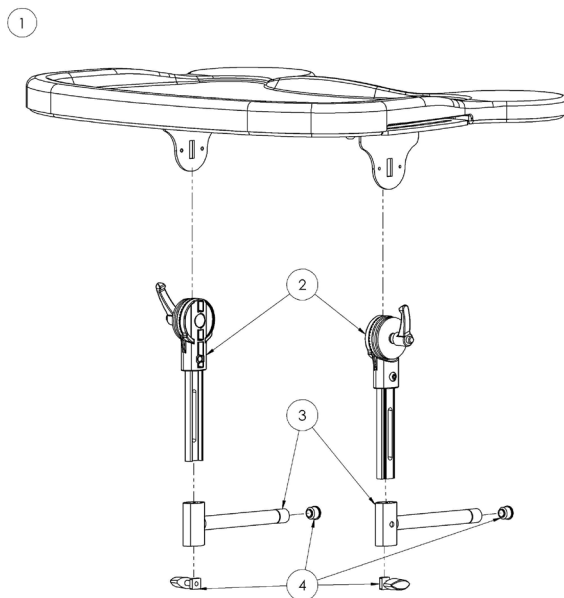

# Squiggles Seat Spare Parts - Flipaway Laterals & Covers

Pos.	Leckey Sales Code	Description	Colour Options		
			Green	Blue	Pink
	[Replace XX with colour]				
1	120-855	Flipaway Laterals [Pair]			
2	118-049	Lateral [Single]			
3	120-9035	Lateral Bracket & Screw Kit [Single]			
4	117-700	Harness Buckle Attachment [Single]			
5	120-9027	Angle Lock Assembly [Single]			
6	120-838-XX	Lateral Covers [Pair]	-01	-03	-04

# Squiggles Seat Spare Parts - Protraction Pads

Pos.	Leckey Sales Code	Description	Colour Options	
	[Replace XX with colour]		Black	Black Vinyl
1	120-954	Protraction Pads [Pair]		
2	117-176	Lateral [Single]		
3	120-9057	LH Lateral Bracket & Screw Kit [Single]		
3	120-9056	RH Lateral Bracket & Screw Kit [Single]		
4	117-700	Harness Buckle Attachment [Single]		
5	120-9027	Angle Lock Assembly [Single]		
6	120-9058	Protraction Pads with Covers [Pair]		
7	137-295	Protraction Pads Covers - Black [Pair]		
8	137-806-XX	Lateral Covers [Pair]	-05	-05VIN

# Squiggles Seat Spare Parts - **Footplate Assembly**

Pos.	Leckey Sales Code	Description
1	120-639	Footplate Assembly
2	SP-1019	Leg Extension Bolt Kit
3	120-700	Leg Extension Assembly
4	120-9015	Calf Locking Kit
5	120-214	Footplate Pads Kit
6	SF85	Elsa Knurled Knob M8 [Single]

# Squiggles Seat Spare Parts - Tray Assembly

Pos.	Leckey Sales Code	Description
1	120-672	Tray Assembly
1	120-688	Extended Height Tray Assembly
2	120-671	Tray Height Adjustment Assembly [Pair]
3	120-638	Tray Depth Adjustment Assembly [Pair]
4	120-9038	Tray Adjustment Kit [Pair]