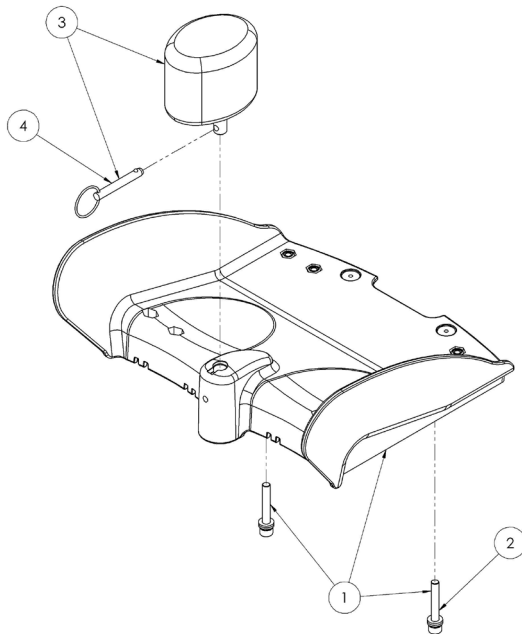

Squiggles Seat Spare Parts - **Sliding Seatbase**

Pos.	Leckey Sales Code	Description
1	120-634	Sliding Seatbase Assembly
2	120-643	Seatbase Attachment Screws
3	120-641	Pommel, Pin & Lanyard Complete Assembly
4	120-162	Pin & Lanyard