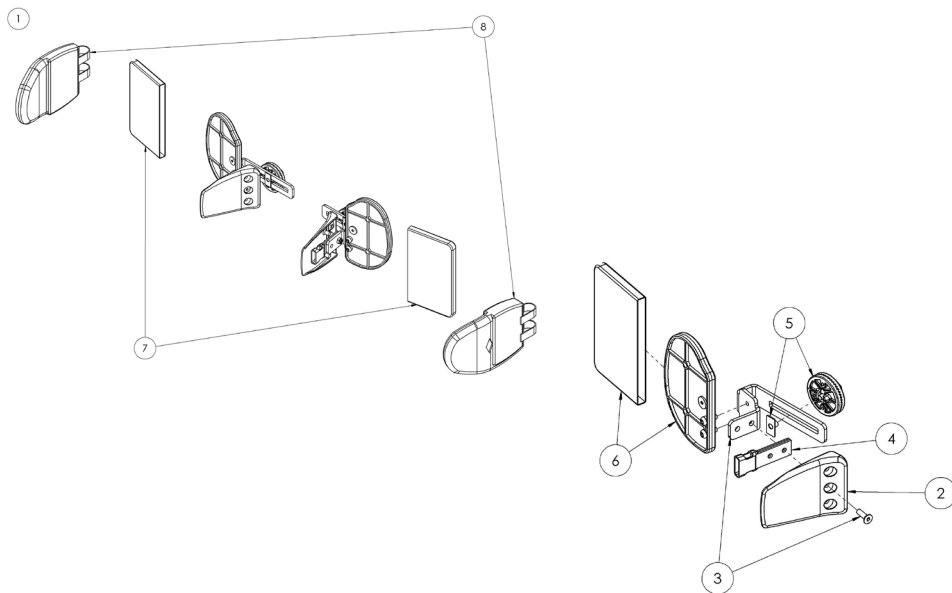

Squiggles Seat Spare Parts - Protraction Pads

Pos.	Leckey Sales Code	Description	Colour Options	
	[Replace XX with colour]		Black	Black Vinyl
1	120-954	Protraction Pads [Pair]		
2	117-176	Lateral [Single]		
3	120-9057	LH Lateral Bracket & Screw Kit [Single]		
3	120-9056	RH Lateral Bracket & Screw Kit [Single]		
4	117-700	Harness Buckle Attachment [Single]		
5	120-9027	Angle Lock Assembly [Single]		
6	120-9058	Protraction Pads with Covers [Pair]		
7	137-295	Protraction Pads Covers - Black [Pair]		
8	137-806-XX	Lateral Covers [Pair]	-05	-05VIN