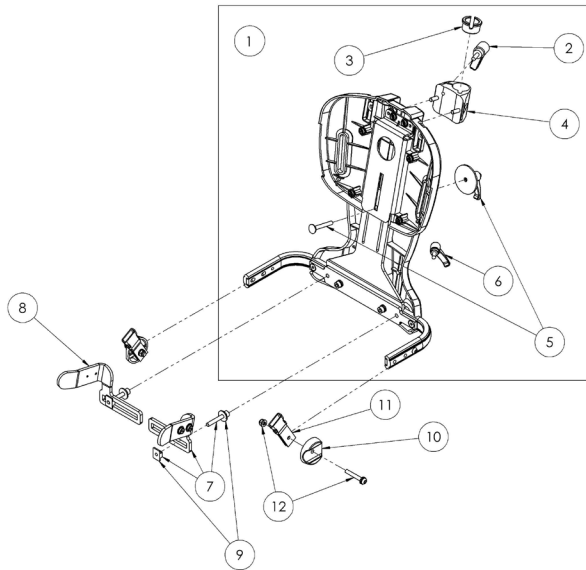

# Squiggles Seat Spare Parts - Flat Headrest; Support, Cushion, Laterals & Lateral Covers

①

Pos.	Leckey Sales Code	Description	Colour Options			
			Green	Blue	Pink	Black
[Replace XX with colour]						
1	117-851-XX	Flat Head Support & Cushion	-01	-03	-04	-05
2	117-697	Flat Headrest Support (Hardware Only)				
3	137-9056	Wing Nut Assembly				
4	117-850-XX	Flat Headrest Cover	-01	-03	-04	-05
5	120-893-XX	Flat Headrest Laterals & Covers [Pair]	-01	-03	-04	-05
6	118-667	Flat Headrest Lateral Bracket [Pair]				
7	137-807-XX	Headrest / Hip Laterals Covers [Pair]	-01	-03	-04	-05

# Squiggles Seat Spare Parts - Backrest Assembly

Pos.	Leckey Sales Code	Description
1	120-645	Backrest Assembly
2	SP-1020	Head Support Ratchet Assembly [Single]
3	118-166	Head Support Collar [Single]
4	120-9005	Whitmyer Casting Assembly
5	120-9002	Backrest Adjustment Assembly
6	120-9059	Backrest Angle Handle
7	120-678	LH Hip Guide Bracket Assembly
8	120-679	RH Hip Guide Bracket Assembly
9	120-9003	Hip Guide Locking Assembly [Single]
10	120-190	Backrest Pivot Mould [Single]
11	117-749	Pelvic Harness Strap [Single]
11	120-9004	Pelvic Harness Attachment Kit [Pair]
12	SP-1014	Seatbase Attachment Screw Kit [Single]

# Squiggles Seat Spare Parts - **Static Seatbase & Seat Interface**

Pos.	Leckey Sales Code	Description
1	120-666	Static Seatbase & Seat Interface Assembly
2	120-851	Seatbase Shelf
3	120-9013	Seatbase Shelf Velcro
4	120-9006	Tray Holder Assembly [Single]
5	120-9007	Tray Holder Knob Assembly [Single]
6	SP-1013	Back Angle Bar Screw Kit
7	120-9017	Interface Pin Assembly
8	120-9016	Interface Handle Assembly
9	120-387	Interface Aluminium Plate
10	120-9008	Long Sitting Spacer Plate Assembly
11	120-326	Interface Plate
12	SP-1018	Interface Attachment Screw Kit