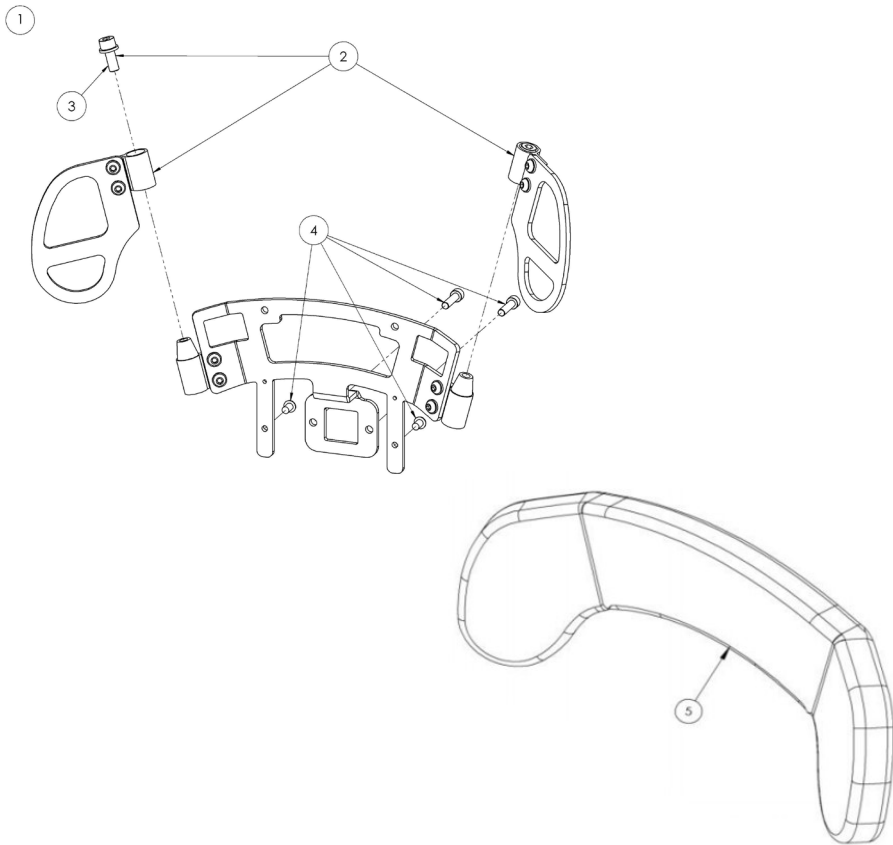

Squiggles Seat Spare Parts - Shoulder Support & Cushion

Pos.	Leckey Sales Code	Description	Colour Options		
			Green	Blue	Pink
	[Replace XX with colour]				
1	120-702	Shoulder Support Assembly			
2	120-706	Shoulder Wings [Pair]			
3	SP-1016	Taperlock Adjustment Bolt Kit			
4	SP-1015	Shoulder Attachment Bolt Kit			
5	120-828-XX	Shoulder Cushion	-01	-03	-04