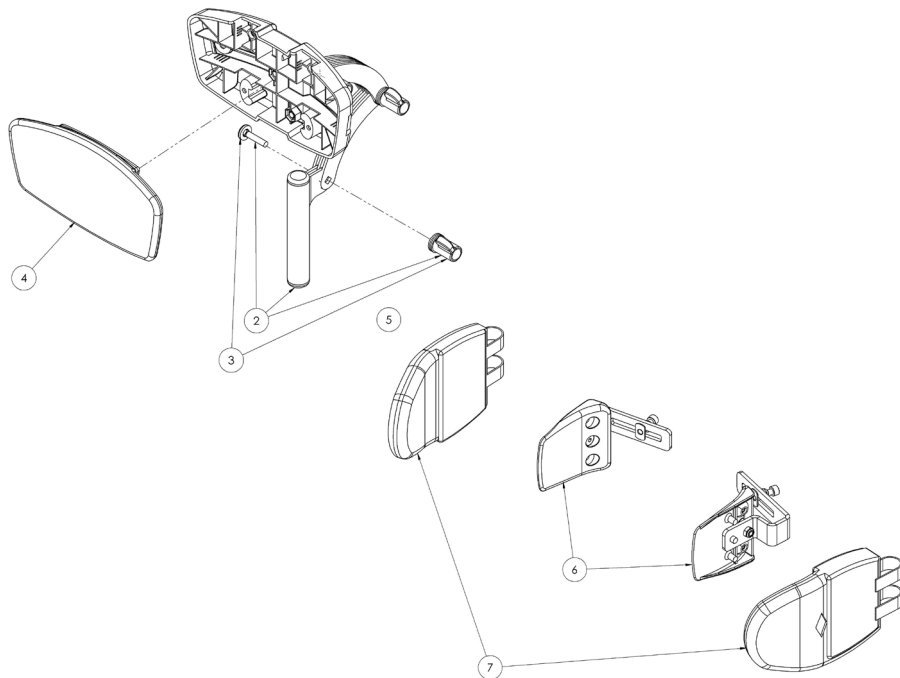

Squiggles Seat Spare Parts - Flat Headrest; Support, Cushion, Laterals & Lateral Covers

①

Pos.	Leckey Sales Code	Description	Colour Options			
			Green	Blue	Pink	Black
[Replace XX with colour]						
1	117-851-XX	Flat Head Support & Cushion	-01	-03	-04	-05
2	117-697	Flat Headrest Support (Hardware Only)				
3	137-9056	Wing Nut Assembly				
4	117-850-XX	Flat Headrest Cover	-01	-03	-04	-05
5	120-893-XX	Flat Headrest Laterals & Covers [Pair]	-01	-03	-04	-05
6	118-667	Flat Headrest Lateral Bracket [Pair]				
7	137-807-XX	Headrest / Hip Laterals Covers [Pair]	-01	-03	-04	-05