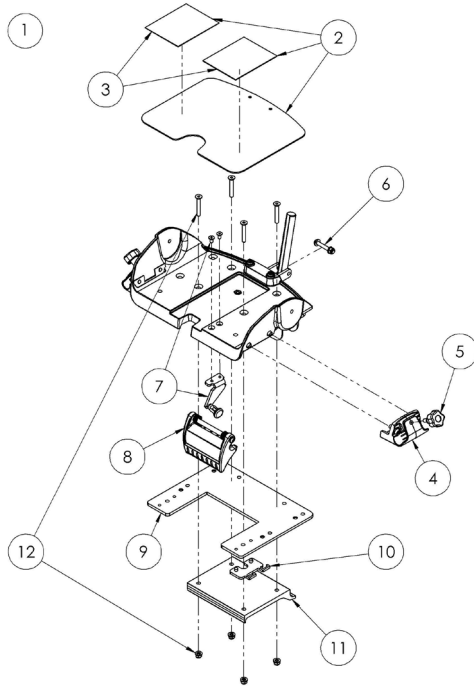

# Squiggles Seat Spare Parts - Shoulder Support & Cushion

Pos.	Leckey Sales Code	Description	Colour Options		
			Green	Blue	Pink
	[Replace XX with colour]				
1	120-702	Shoulder Support Assembly			
2	120-706	Shoulder Wings [Pair]			
3	SP-1016	Taperlock Adjustment Bolt Kit			
4	SP-1015	Shoulder Attachment Bolt Kit			
5	120-828-XX	Shoulder Cushion	-01	-03	-04

# Squiggles Seat Spare Parts - Backrest Assembly

Pos.	Leckey Sales Code	Description
1	120-645	Backrest Assembly
2	SP-1020	Head Support Ratchet Assembly [Single]
3	118-166	Head Support Collar [Single]
4	120-9005	Whitmyer Casting Assembly
5	120-9002	Backrest Adjustment Assembly
6	120-9059	Backrest Angle Handle
7	120-678	LH Hip Guide Bracket Assembly
8	120-679	RH Hip Guide Bracket Assembly
9	120-9003	Hip Guide Locking Assembly [Single]
10	120-190	Backrest Pivot Mould [Single]
11	117-749	Pelvic Harness Strap [Single]
11	120-9004	Pelvic Harness Attachment Kit [Pair]
12	SP-1014	Seatbase Attachment Screw Kit [Single]

# Squiggles Seat Spare Parts - **Static Seatbase & Seat Interface**

Pos.	Leckey Sales Code	Description
1	120-666	Static Seatbase & Seat Interface Assembly
2	120-851	Seatbase Shelf
3	120-9013	Seatbase Shelf Velcro
4	120-9006	Tray Holder Assembly [Single]
5	120-9007	Tray Holder Knob Assembly [Single]
6	SP-1013	Back Angle Bar Screw Kit
7	120-9017	Interface Pin Assembly
8	120-9016	Interface Handle Assembly
9	120-387	Interface Aluminium Plate
10	120-9008	Long Sitting Spacer Plate Assembly
11	120-326	Interface Plate
12	SP-1018	Interface Attachment Screw Kit