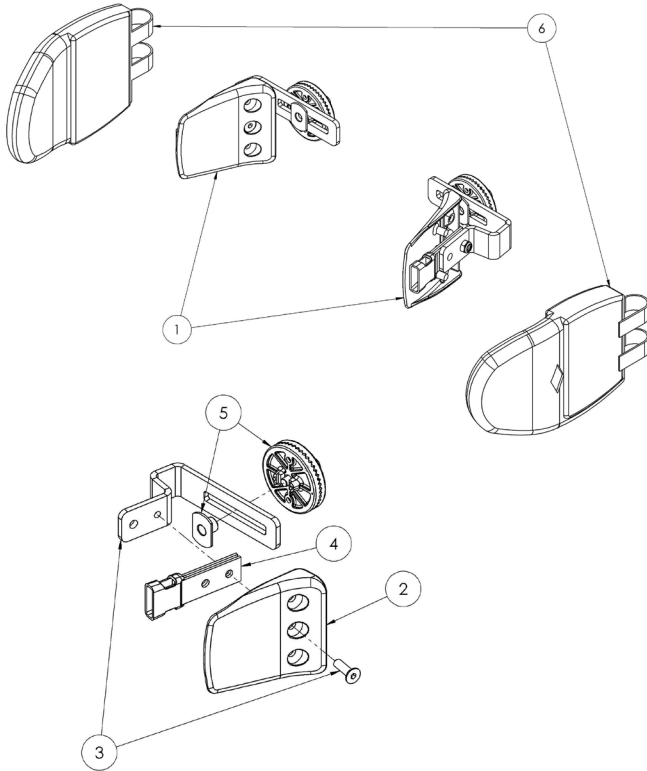

# Squiggles Seat Spare Parts - Backrest Assembly

Pos.	Leckey Sales Code	Description
1	120-645	Backrest Assembly
2	SP-1020	Head Support Ratchet Assembly [Single]
3	118-166	Head Support Collar [Single]
4	120-9005	Whitmyer Casting Assembly
5	120-9002	Backrest Adjustment Assembly
6	120-9059	Backrest Angle Handle
7	120-678	LH Hip Guide Bracket Assembly
8	120-679	RH Hip Guide Bracket Assembly
9	120-9003	Hip Guide Locking Assembly [Single]
10	120-190	Backrest Pivot Mould [Single]
11	117-749	Pelvic Harness Strap [Single]
11	120-9004	Pelvic Harness Attachment Kit [Pair]
12	SP-1014	Seatbase Attachment Screw Kit [Single]

# Squiggles Seat Spare Parts - **Static Seatbase & Seat Interface**

Pos.	Leckey Sales Code	Description
1	120-666	Static Seatbase & Seat Interface Assembly
2	120-851	Seatbase Shelf
3	120-9013	Seatbase Shelf Velcro
4	120-9006	Tray Holder Assembly [Single]
5	120-9007	Tray Holder Knob Assembly [Single]
6	SP-1013	Back Angle Bar Screw Kit
7	120-9017	Interface Pin Assembly
8	120-9016	Interface Handle Assembly
9	120-387	Interface Aluminium Plate
10	120-9008	Long Sitting Spacer Plate Assembly
11	120-326	Interface Plate
12	SP-1018	Interface Attachment Screw Kit

# Squiggles Seat Spare Parts - **Sliding Seatbase**

---

Pos.	Leckey Sales Code	Description
1	120-634	Sliding Seatbase Assembly
2	120-643	Seatbase Attachment Screws
3	120-641	Pommel, Pin & Lanyard Complete Assembly
4	120-162	Pin & Lanyard

# Squiggles Seat Spare Parts - Rigid Laterals & Covers

Pos.	Leckey Sales Code	Description	Colour Options		
			Green	Blue	Pink
		[Replace XX with colour]			
1	120-656	Rigid Laterals [Pair]			
2	118-049	Lateral [Single]			
3	120-9032	Lateral Bracket & Screw Kit [Single]			
4	117-700	Harness Buckle Attachment [Single]			
5	120-9027	Angle Lock Assembly [Single]			
6	120-838-XX	Lateral Covers [Pair]	-01	-03	-04