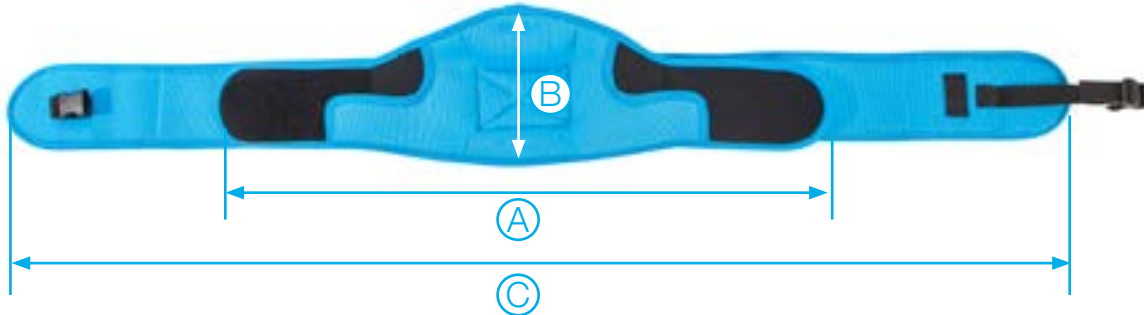

Derotation Hip Belt Measuring Guide

Prone

Size	A		B		C	
	mm	in.	mm	in.	mm	in.
1	730	28.75	203	8	1276	50.25
2	902	35.5	241	9.5	1384	54.5
3	1086	42.75	254	10	1613	63.5

Supine

Size	A		B		C	
	mm	in.	mm	in.	mm	in.
1	743	29.25	203	8	1283	50.5
2	902	35.5	241	9.5	1397	55
3	1086	42.75	254	10	1632	64.25