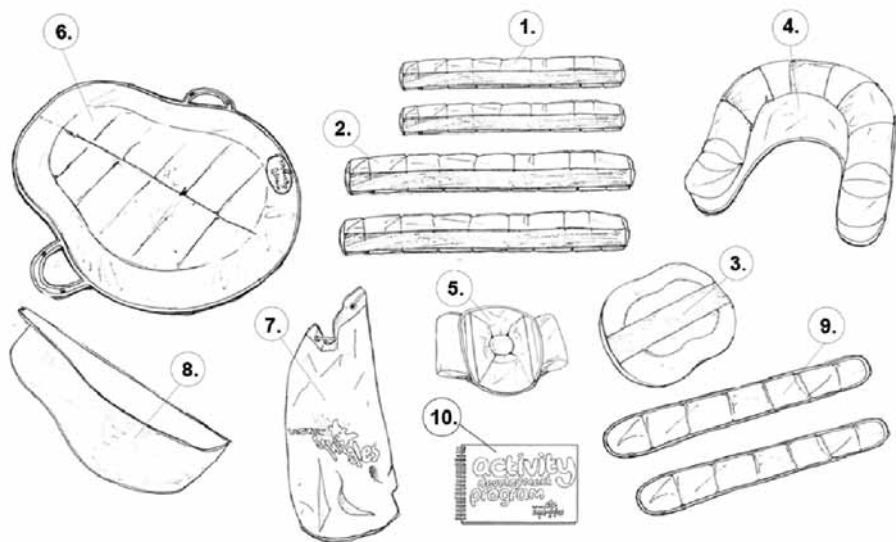

Squiggles Early Activity System

Spare Parts Catalogue

Supporting
Children

Leckey Squiggles Early Activity System

Pos.	Leckey Sales Code	Description
1	130-615	Support Roll Small (pair)
2	130-617	Support Roll Medium (pair)
3	130-621	Trunk Wedge
4	130-613	Sitting Support
5	130-601	Head Rest
6	130-622	Floor Mat
7	SQ01	Squiggles Bag
8	130-007	Floor Mat Insert
9	130-606	Positioning Strap (pair)
10	USM38	Early Development Programme (available online in user manual)