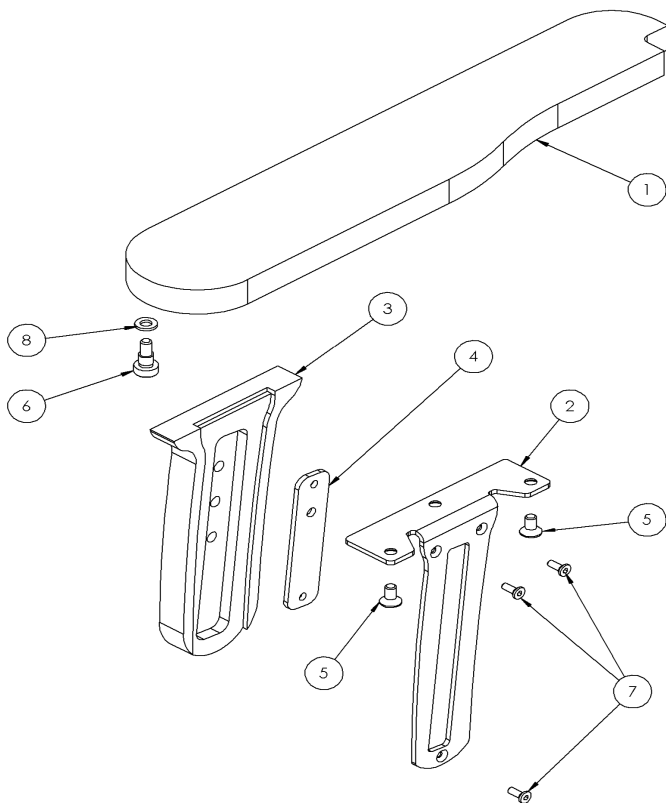

Leckey PAL Seat Spare Parts - **Armrest Assembly**

Pos.	Leckey Sales Code	Description
1	135-1188	Armrest RH - Size 1
1	135-2188	Armrest RH - Size 2
1	135-3188	Armrest RH - Size 3
1	135-4188	Armrest RH - Size 4
1	135-1189	Armrest LH - Size 1
1	135-2189	Armrest LH - Size 2
1	135-3189	Armrest LH - Size 3
1	135-4189	Armrest LH - Size 4