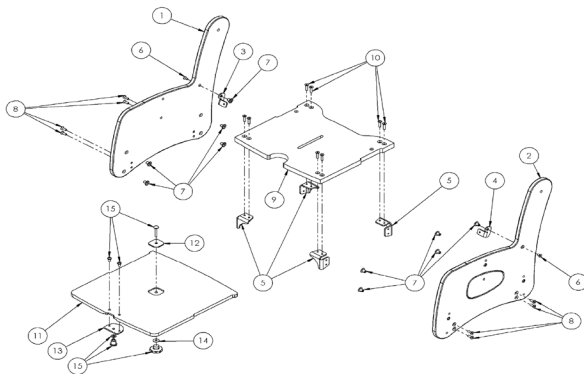

Leckey PAL Seat Spare Parts - Seat Base Assembly Size 4 Only

Pos.	Leckey Sales Code	Description
1	135-4186-01	Gable RH - Size 4 Green
1	135-4186-02	Gable RH - Size 4 Orange
1	135-4186-03	Gable RH - Size 4 Blue
1	135-4186-04	Gable RH - Size 4 Pink
2	135-4187-01	Gable LH - Size 4 Green
2	135-4187-02	Gable LH - Size 4 Orange
2	135-4187-03	Gable LH - Size 4 Blue
2	135-4187-04	Gable LH - Size 4 Pink
3	135-1114	Backrest Pivot Plate RH
4	135-1115	Backrest Pivot Plate LH
5	135-4185	Seat to Gable Bracket
6	SJ117	M6 x 12 CSK Socket Screw
7	SL23	M6 Furniture Connector
8	SJ18	M6 x 18 CSK Socket Screw
9	135-4106	Static Seat Base - Size 4
10	SJ06	M6 x 25 CSK Socket Screw
11	135-4108	Sliding Seat Base
12	135-2139	Cup Square Retaining Plate
13	135-1125	Pommel Plate
14	SI09	M6 Mudguard Washer
15	135-9000	Sliding Seatbase Knob & Screw Kit