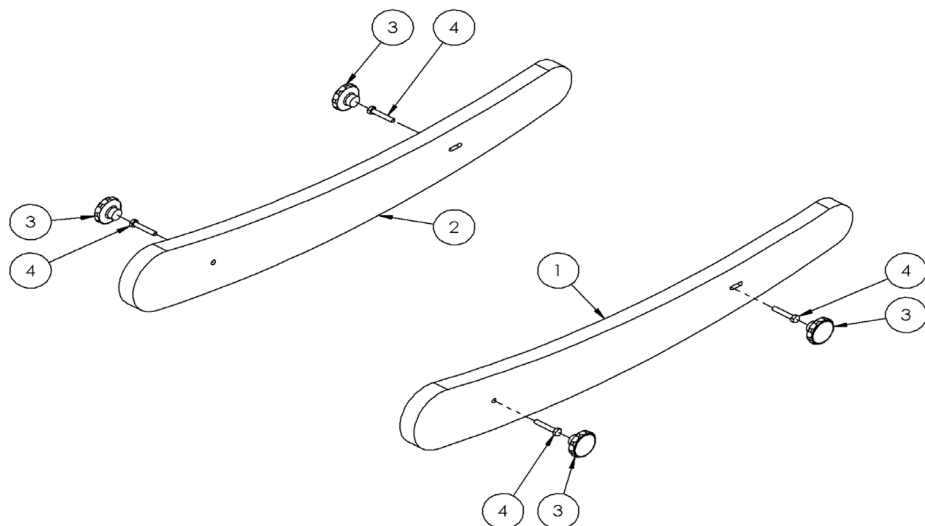

Leckey PAL Seat Spare Parts - **Rocker/Stabiliser Assembly**

Pos.	Leckey Sales Code	Description
1	135-1120	Stabiliser RH/Rocker LH - Size 1
1	135-2120	Stabiliser RH/Rocker LH - Size 2
1	135-3120	Stabiliser RH/Rocker LH - Size 3
1	135-4120	Stabiliser RH/Rocker LH - Size 4
2	135-1121	Stabiliser LH/Rocker RH - Size 1
2	135-2121	Stabiliser LH/Rocker RH - Size 2
2	135-3121	Stabiliser LH/Rocker RH - Size 3
2	135-4121	Stabiliser LH/Rocker RH - Size 4
3	SF90	M6 Wixroyd Knob
4	SJ309	M6 x 45 Hex Head Screw