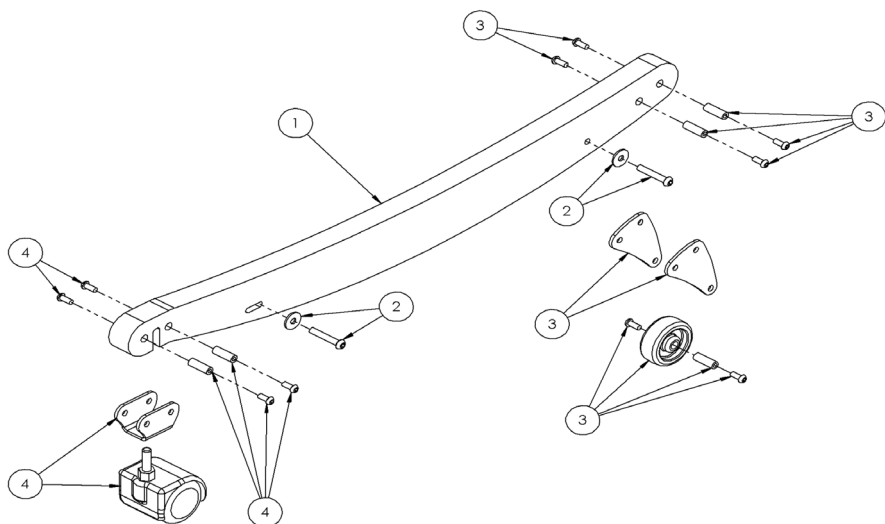

Leckey PAL Seat Spare Parts - Wheel Ski Assembly

Pos.	Leckey Sales Code	Description
1	135-1610	Ski with Castors - Size 1
1	135-2610	Ski with Castors - Size 2
1	135-3610	Ski with Castors - Size 3
1	135-4610	Ski with Castors - Size 4
2	SP-1043	Ski Attachment Screw Kit
3	135-9004	Front Castor Assembly
4	135-9005	Rear Castor Assembly