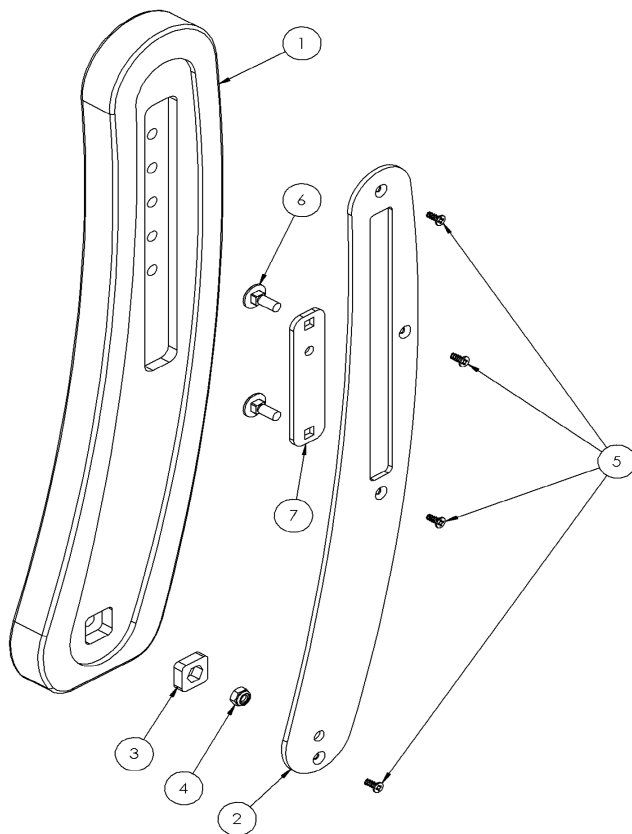

Leckey PAL Seat Spare Parts - Rear Legrest Assembly

Pos.	Leckey Sales Code	Description
1	135-1104	Rear Leg RH - Size 1
1	135-2104	Rear Leg RH - Size 2
1	135-3104	Rear Leg RH - Size 3
1	135-4104	Rear Leg RH - Size 4
1	135-1105	Rear Leg LH - Size 1
1	135-2105	Rear Leg LH - Size 2
1	135-3105	Rear Leg LH - Size 3
1	135-4105	Rear Leg LH - Size 4