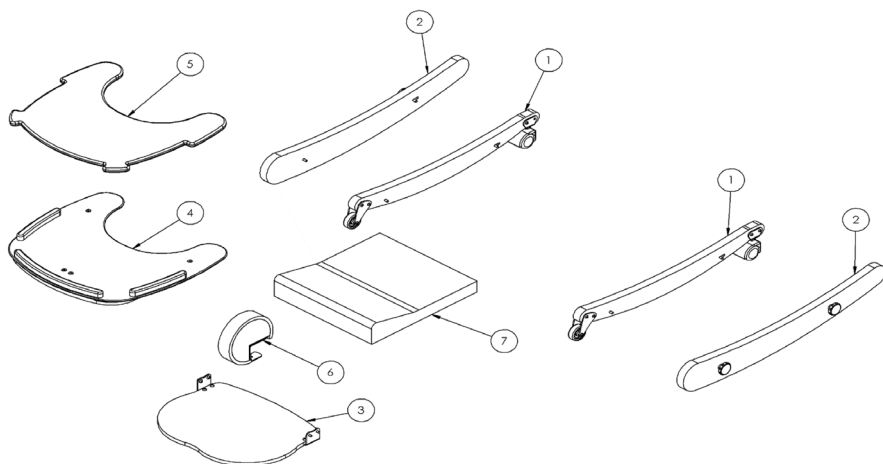

Leckey PAL Seat Spare Parts - Accessories

Pos.	Leckey Sales Code	Description
1	135-1610	Ski with Castors (Pair) - Size 1
1	135-2610	Ski with Castors (Pair) - Size 2
1	135-3610	Ski with Castors (Pair) - Size 3
1	135-4610	Ski with Castors (Pair) - Size 4
2	135-1604	Rocker/Stabiliser (Pair) - Size 1
2	135-2604	Rocker/Stabiliser (Pair) - Size 2
2	135-3604	Rocker/Stabiliser (Pair) - Size 3
2	135-4604	Rocker/Stabiliser (Pair) - Size 4
3	135-1603	Footrest - Size 1
3	135-2603	Footrest - Size 2
3	135-3603	Footrest - Size 3
3	135-4603	Footrest - Size 4
4	135-1620	Depth Adjustable Activity Tray - Size 1
4	135-2620	Depth Adjustable Activity Tray - Size 2
4	135-3620	Depth Adjustable Activity Tray - Size 3
4	135-4620	Depth Adjustable Activity Tray - Size 4
5	135-1656	Tray Pad - Size 1
5	135-2656	Tray Pad - Size 2
5	135-3656	Tray Pad - Size 3
5	135-4656	Tray Pad - Size 4