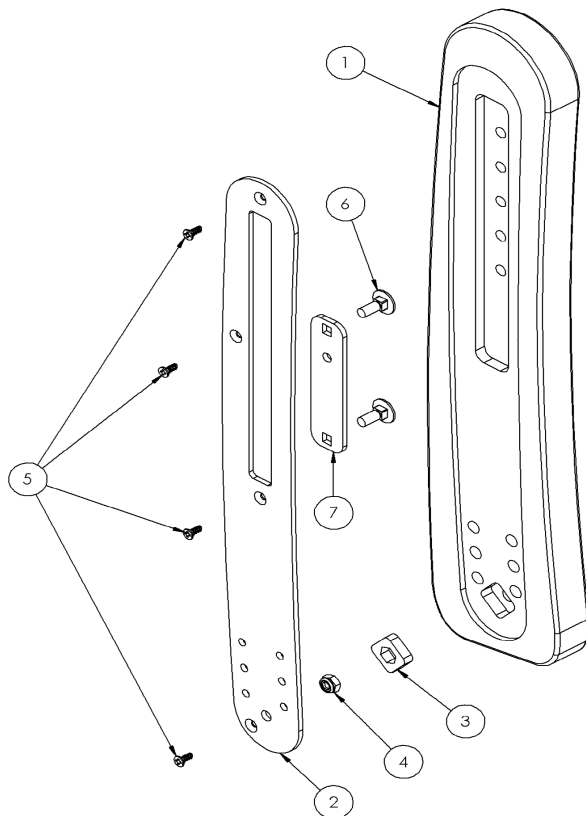

Leckey PAL Seat Spare Parts - Front Legrest Assembly

Pos.	Leckey Sales Code	Description
1	135-1102	Front Leg RH - Size 1
1	135-2102	Front Leg RH - Size 2
1	135-3102	Front Leg RH - Size 3
1	135-4102	Front Leg RH - Size 4
1	135-1103	Front Leg LH - Size 1
1	135-2103	Front Leg LH - Size 2
1	135-3103	Front Leg LH - Size 3
1	135-4103	Front Leg LH - Size 4