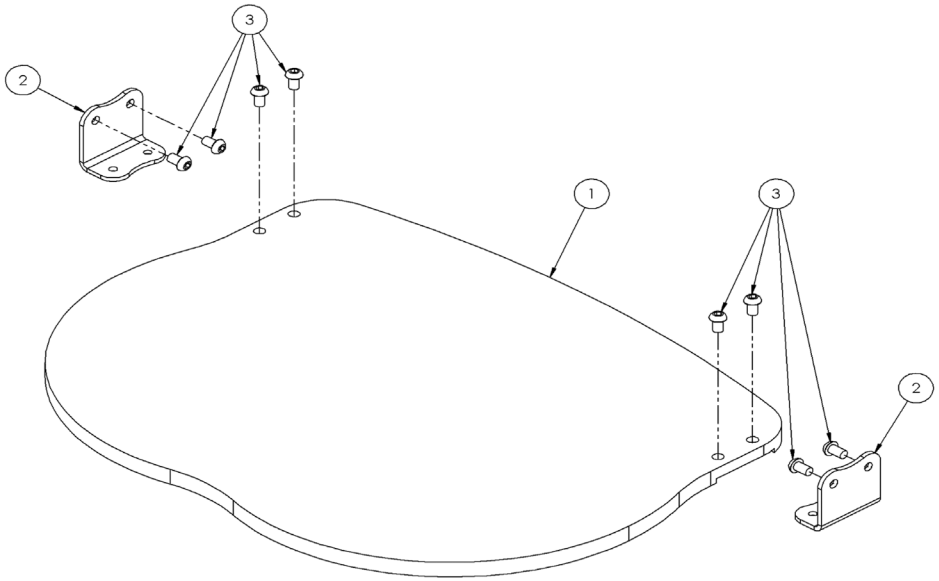

Leckey PAL Seat Spare Parts - Foot Plate Assembly

Pos.	Leckey Sales Code	Description
1	135-1109	Footplate - Size 1
1	135-2109	Footplate - Size 2
1	135-3109	Footplate - Size 3
1	135-4109	Footplate - Size 4
2	135-1112	Footplate Bracket
3	SJ201	M6 x 12 Flanged Head Button