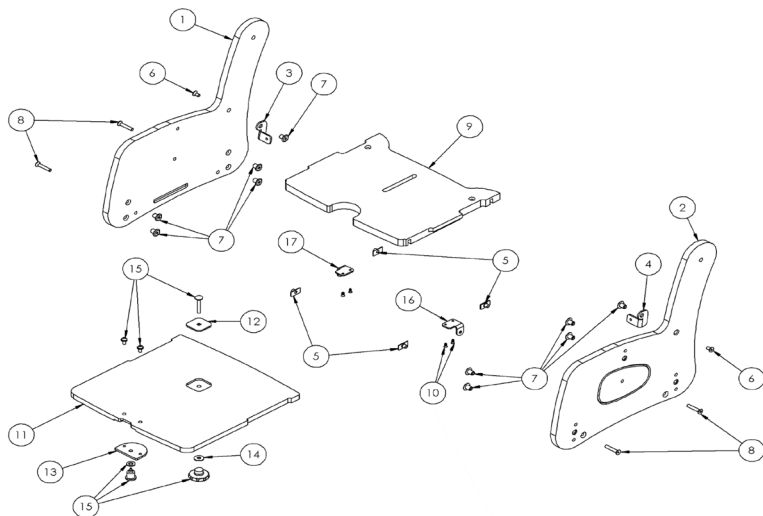

Leckey PAL Seat Spare Parts - Seat Base Assembly Size 1 - 3

Pos.	Leckey Sales Code	Description
1	135-1186-01	Gable RH - Size 1 Green
1	135-1186-03	Gable RH - Size 1 Blue
1	135-2186-01	Gable RH - Size 2 Green
1	135-2186-03	Gable RH - Size 2 Blue
1	135-3186-01	Gable RH - Size 3 Green
1	135-3186-03	Gable RH - Size 3 Blue
2	135-1187-01	Gable LH - Size 1 Green
2	135-1187-03	Gable LH - Size 1 Blue
2	135-2187-01	Gable LH - Size 2 Green
2	135-2187-03	Gable LH - Size 2 Blue
2	135-3187-01	Gable LH - Size 3 Green
2	135-3187-03	Gable LH - Size 3 Blue
3	135-1114	Backrest Pivot Plate RH
4	135-1115	Backrest Pivot Plate LH
5	SJ170	M6 T Nut
6	SJ117	M6 x 12 CSK Socket Screw