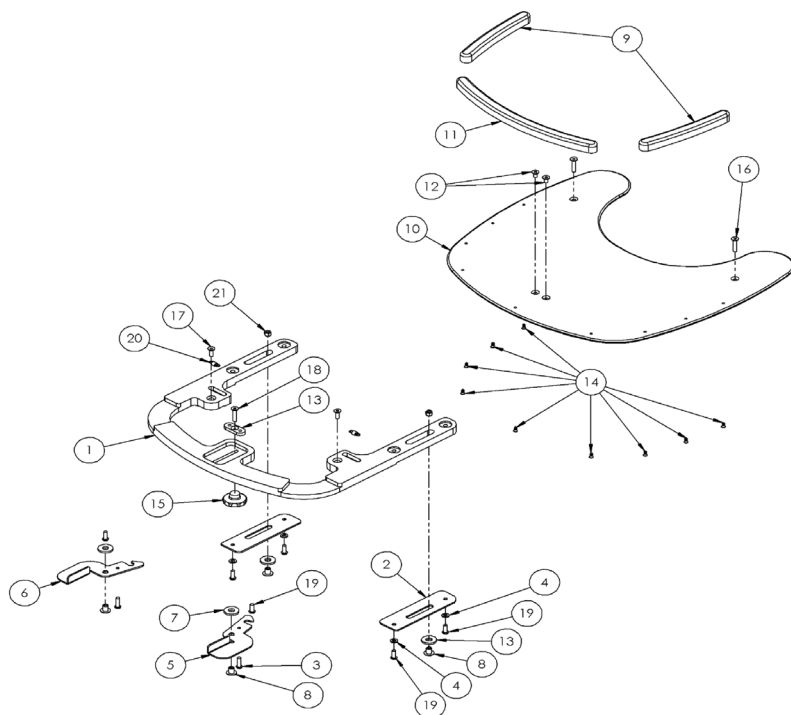

Leckey PAL Seat Spare Parts - Tray Assembly

Pos.	Leckey Sales Code	Description
1	135-1127	Tray Horse Shoe - Size 1
1	135-2127	Tray Horse Shoe - Size 2
1	135-3127	Tray Horse Shoe - Size 3
1	135-4127	Tray Horse Shoe - Size 4
2	135-1136	Tray Guide Plate
3	SJ13	M6 x 20 Button Head
4	SI12	M6 Standard Washer
5	135-1132	Tray Latch LH
6	135-1133	Tray Latch RH
7	SL46	Nylon Washer