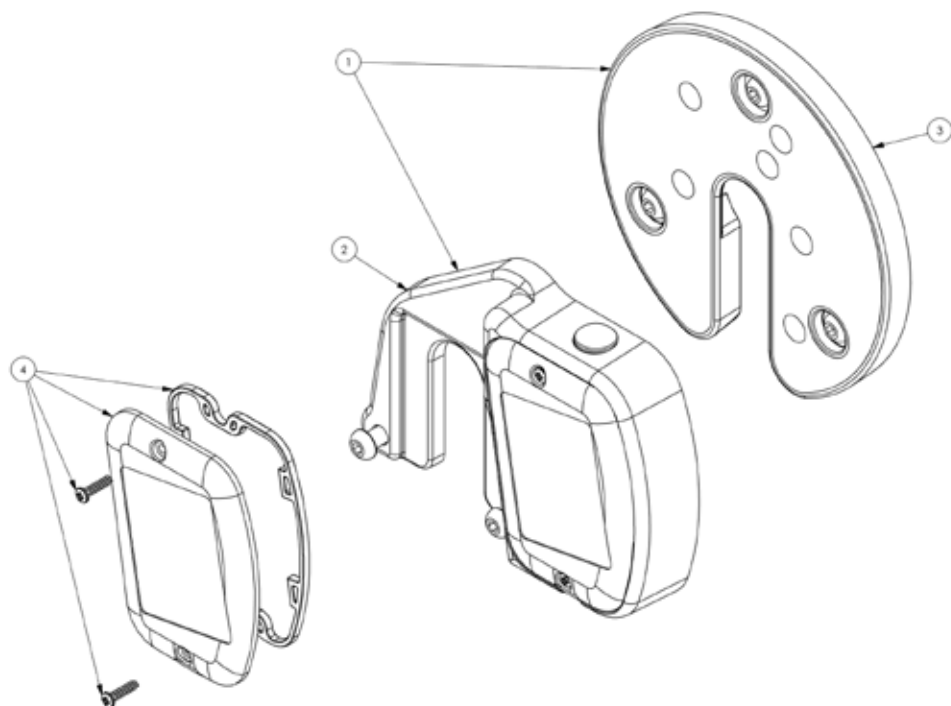

# Leckey MyWay with Leckey Connect

Spare Parts Catalogue

Supporting  
Children

# Leckey MyWay with Leckey Connect - Sandals and Wraps

Pos.	Leckey Sales Code	Description
[Replace XX with colour]		
2	173-1755	Sandal Attachment Kit (Pair)
2	173-2305	Ankle Wraps Size 2
3	173-3305	Ankle Wraps Size 3

# Leckey MyWay with Leckey Connect - Kit

---

Pos.	Leckey Sales Code	Description
------	-------------------	-------------

[Replace XX with colour]

1	187-1600	Leckey Connect Kit
2	187-1601	Leckey Connect Smart Sensor
3	187-1602	Leckey Connect Magnet Disc